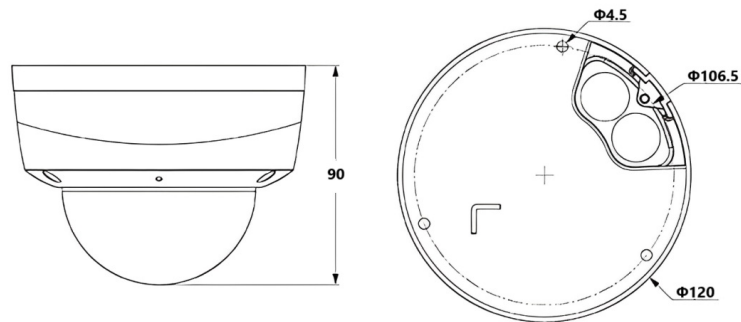

2MP FIXED VANDAL DOME CAMERA

ENV-HCV5F-30R-89

FEATURES

2.8 mm Fixed Lens
Smart IR up to 30 m
ONVIF Profile (S, G, T)
Built-in Mic
PoE, IP67, IK10

SPECIFICATION

MODEL	Model No.	ENV-HCV5F-30R-89
	Type	2MP FIXED VANDAL DOME CAMERA
CAMERA	Image Sensor	1/2.8" CMOS Progressive 2.0 MegaPixel
	Day/Night	Dual IR Cut Filter with Auto Switch
	Lens Type	Fixed
	Focal Length	2.8 mm
	Iris Type	Fixed Iris
	Lens Mount	M12
	Angle of View (H)	99.7°
	Angle of View (V)	55.1°
	Angle of View (D)	113.9°
	Angle Adjustment	Pan 0~330°, Tilt 0~75°, Rotate 0~350°
	Aperture	F2.0
	Electronic Shutter	1s ~ 1/100,000s, Auto/Manual
	Min. Illumination	Color: 0.01 lux @ F2.0 , B/W: 0 lux with IR
	AGC	Auto / Manual
	Digital Noise Reduction	3D DNR
	S/N Ratio	≥60 dB
Defog	Smart Defog	
WDR	DWDR	
Smart IR	Up to 30 m	
IR LEDs	8	
Wavelength	850 nm	

2MP FIXED VANDAL DOME CAMERA

ENV-HCV5F-30R-89

MODEL		ENV-HCV5F-30R-89
Type		2MP FIXED VANDAL DOME CAMERA
GENERAL	Power Supply	12V DC, PoE (IEEE 802.3af)
	Max. Power Consumption	≤5 W (12V DC), ≤6 W (PoE)
	Working Temperature	-45°C ~ 65 °C
	Working Humidity	≤95% RH (non-condensing)
	Ingress Protection	IP67
	Vandal Resistant	IK10
	Surge Protection	TVS4000V
	Reset Button	Supported
	Dimensions	Φ120×90 mm
Net Weight		0.4 Kg

Dimension Unit : mm

ORDERING INFORMATION

Part Number	Description	Standard Quantity
ENV-HCV5F-30R-89	2MP IR IP H.265 Vandal Proof Compact Dome camera with 2.8mm Fixed Lens, PoE, SD card slot, Built-in Mic and 30m IR support	1
ENB-BTDV66	Pole Mount Bracket for Norden Dome Camera	1
ENB-BTEW65	Wall Mount for Norden Lite Series Mini Dome (Plastic)	1
ENB-BTDW66	Wall Mount Bracket for Norden Fixed Lens Dome Camera (Metal)	1
ENB-BTDH66	Outer Corner Bracket for Norden Dome Camera	1