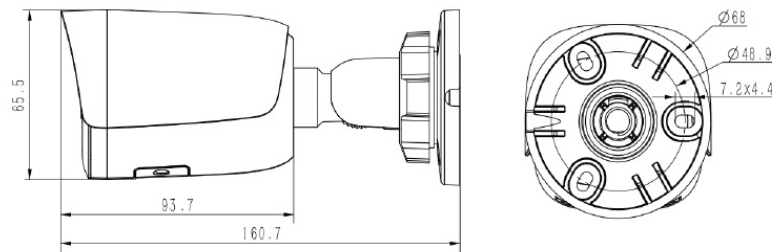

★Product specification and availability are subject to change without notice.

2MP FIXED BULLET CAMERA

ENV-HCB5F-30R-89

MODEL	Model No.	ENV-HCB5F-30R-89
	Type	2MP FIXED BULLET CAMERA
GENERAL	Power Supply	12V DC, PoE (802.3af)
	Max. Power Consumption	6 W (12V DC), 8 W (PoE)
	Working Temperature	-45 °C ~ 65 °C
	Working Humidity	0~95% RH (non-condensing)
	Ingress Protection	IP67
	Surge Protection	TVS4000V
	Reset Button	Supported
	Dimensions	160.7x68x65.5 mm
	Net Weight	0.48 kg

Dimension Unit : mm

ORDERING INFORMATION

Part Number	Description	Standard Quantity
ENV-HCB5F-30R-89	2MP IR IP H.265 Bullet Camera with 4mm Fixed Lens, PoE, SD Card Slot, Built-in Mic and 30m(Upgradeable to 50m) IR Support	1
ENB-BTUH66	Outer Corner Bracket for Norden Bullet Camera	1
ENB-BTEJ67	Junction Box for Norden Fixed Lens Turret Camera and Fixed Lens Mini Bullet Camera	1
ENB-BTUV66	Pole Mount Bracket for Norden Bullet Camera	1

PACKING INFORMATION

Part Number	Packing Mode	Gross weight(Kg)	Dimension(mm)
ENV-HCB5F-30R-89	Carton Box	0.65	210x92x110

★Product specification and availability are subject to change without notice.