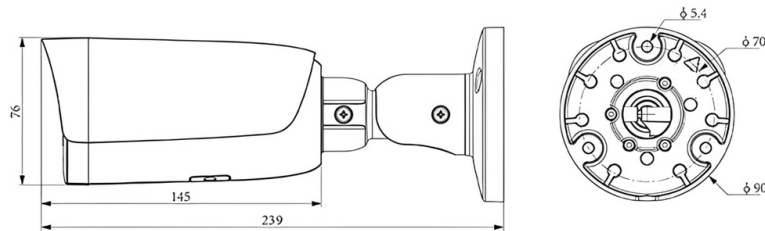

Dimension Unit : mm

ORDERING INFORMATION

Part Number	Description	Standard Quantity
ENC-HBU5M-60R-92	2MP Starlight IR IP H.265 Bullet Camera with 2.7-13.5mm Motorized Lens, PoE, WDR, SD Card Slot and 60m IR Support	1
ENB-BTEJ67	Junction Box for Norden Fixed Lens Mini Bullet Camera	1
ENB-BTUV66	Pole Mount Bracket for Norden Bullet Camera	1